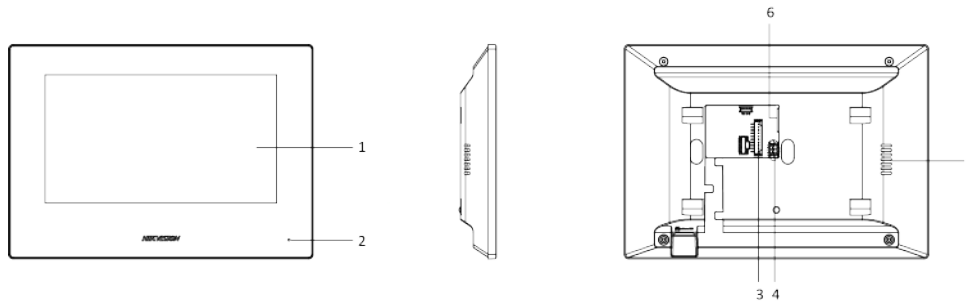

Available Model

DS-KH6320-WTE2

Physical Interface