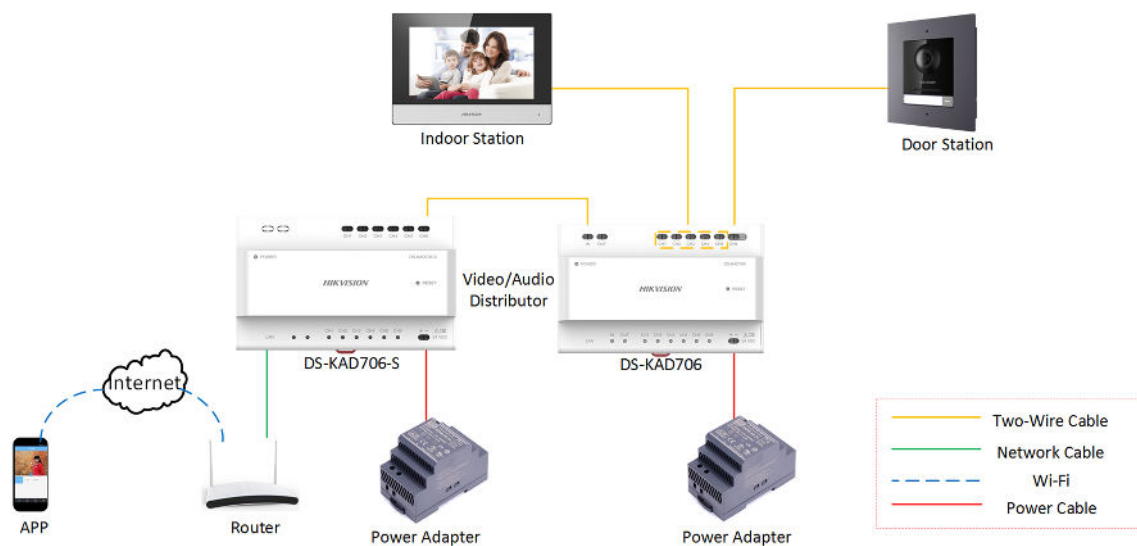

DS-KH6320-WTE2 Indoor Station

Key Feature

- Two-pin wire for power supply and network access
- UI V2.0: User friendly design
- 7-inch colorful touch screen with resolution 1024 × 600
- 2-ch transmission plan
- Stores messages and captured pictures in the TF card
- Remote unlocking via the client software or the mobile client
- Views live videos of door stations and linked cameras
- Supports wireless network

Specification

Model	DS-KH6320-WTE2	
System	Processor basic frequency	1 G
	Memory	128 MB
	Flash	16 MB (32 MB hardware compatibility)
	Operation system	Embedded Linux operation system
Display	Display screen	7-inch TFT LCD
	Display resolution	1024 × 600
	Operation method	Capacitive touch
Audio	Audio Input	Build-in omnidirectional microphone
	Audio output	Built-in loudspeaker
	Volume	Local or software control

Model	DS-KH6320-WTE2	
	Audio compression standard	G.711 U
	Audio compression rate	64 Kbps
	Audio quality	Noise suppression and echo cancellation
Network	Wired network	BroadR-Reach
	Wireless network	Wi-Fi 802.11b/g/n
	Protocol	TCP/IP, SIP, RTSP
Interface	Network interface	Two-wire interface
	RS-485	1
	Alarm input	8 zones alarm input
	Relay output	2
	TF card	Support, Max. 32 GB
	Power interface	Two-wire interface
Extended Application	Mobile client	Support
	Indoor call elevator	Support
	IPC	Support
General	Power supply mode	Two-wire
	Power consumption	≤ 6 W
	Working temperature	-10 °C to 50 °C (-14 °F to 122 °F)
	Working humidity	0% to 90%
	Dimensions (W × H × D)	200 mm × 140 mm × 15.1 mm (7.87" × 5.51" × 0.59")

Typical Application

Available Model

DS-KH6320-WTE2

Physical Interface

No.	Description
1	Display Screen
2	Microphone
3	Alarm Terminal
4	Power Interface
5	Loudspeaker
6	Network Interface and Power Supply

Distributed by