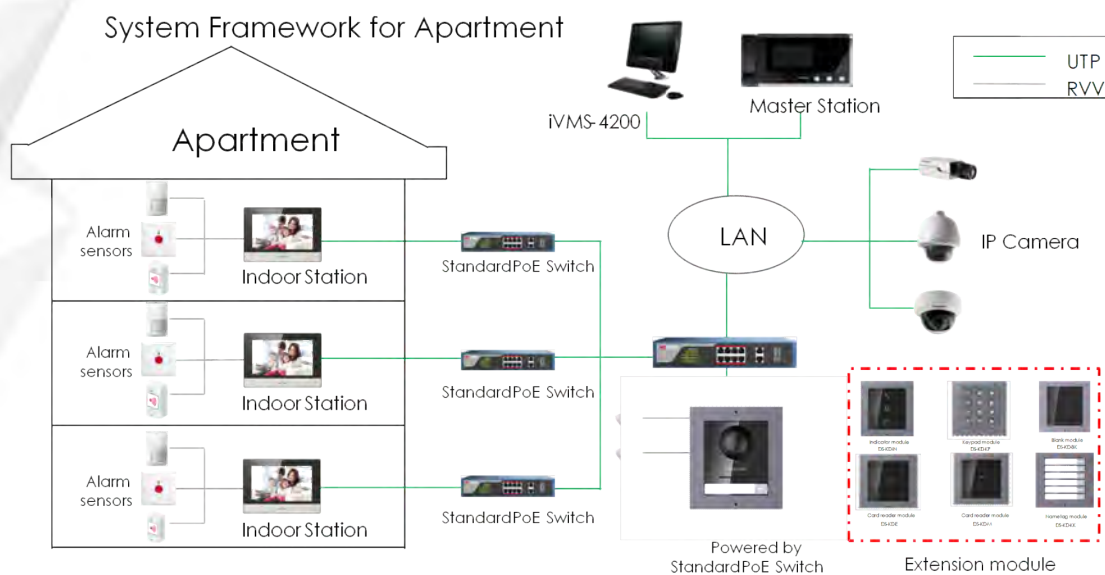

DS-KH6320-WTE1

Video Intercom Indoor Station with 7-Inch Touch Screen

Key Feature

- UI V2.0: User friendly design
- 7-inch colorful touch screen with resolution 1024 × 600
- Standard PoE
- Stores messages and captured pictures in the TF card
- Remote unlocking via the client software or the mobile client
- Views live videos of door stations and linked cameras
- Supports wireless network

Typical Application

Specification

Model		DS-KH6320-WTE1
System	Memory	128 MB
	Flash	32 MB
	Operation system	Embedded Linux operation system
Display	Display screen	7-inch colorful TFT LCD
	Display resolution	1024 × 600
	Operation method	Capacitive touch screen
Audio	Audio input	Built-in omnidirectional microphone
	Audio output	Built-in loudspeaker
	Audio compression standard	G.711 U
	Audio compression rate	64 Kbps
	Audio quality	Noise suppression and echo cancellation
Network	Wired network	10/100 Mbps self-adaptive network
	Wireless network	Wi-Fi 802.11b/g/n
	Network protocol	TCP/IP、SIP、RTSP
	Network interface	1 RJ-45 10/100 Mbps self-adaptive
	Alarm input	8-ch alarm inputs
	Relay output	2
	TF card	Max to 32 G, SD 2.0 or lower version
	RS-485	1
General	Power supply	IEEE802.3af, standard PoE
		12 VDC/1 A
	Power consumption	≤ 6 W
	Working temperature	-10 °C to 55 °C (14 °F to 131 °F)
	Working humidity	10% to 90%
Dimensions (W × H × D)		200 mm × 140 mm × 15.1 mm (7.9" × 5.5" × 0.6")