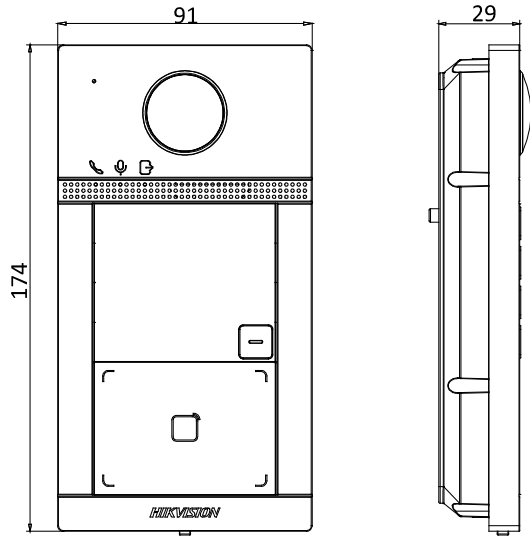

Power supply	IEEE802.3af, standard PoE 12 VDC
Power consumption	< 10 W
Working temperature	-40° C to 53° C (-40° F to 127.4° F)
Working humidity	10% to 95%
Installation	Surface mounting/ Flush mounting
Dimension	174 mm × 91 mm × 29 mm

## Appearance and Interfaces

No.	Description	No.	Description
1	Microphone	6	Card Reading Area
2	Indicator	7	IR Light
3	Camera	8	MicroSD Card Slot & Debugging Port
4	Loudspeaker	9	LAN
5	Button	10	Terminals

**Dimension**

Distributed by