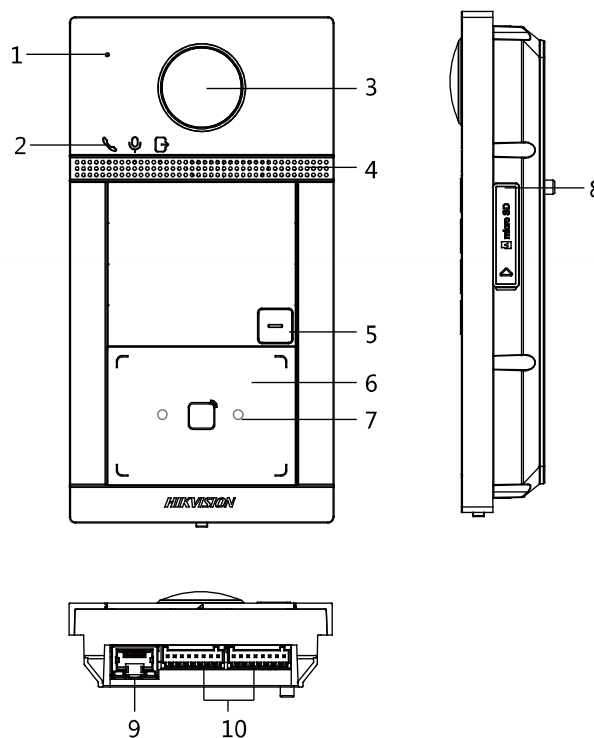

Power supply	IEEE802.3af, standard PoE 12 VDC
Power consumption	< 10 W
Working temperature	-40° C to 53° C (-40° F to 127.4° F)
Working humidity	10% to 95%
Installation	Surface mounting/ Flush mounting
Dimension	174 mm × 91 mm × 29 mm

Available Model

DS-KV8113-WME1

Appearance and Interfaces

No.	Description	No.	Description
1	Microphone	6	Card Reading Area
2	Indicator	7	IR Light
3	Camera	8	MicroSD Card Slot & Debugging Port
4	Loudspeaker	9	LAN
5	Button	10	Terminals