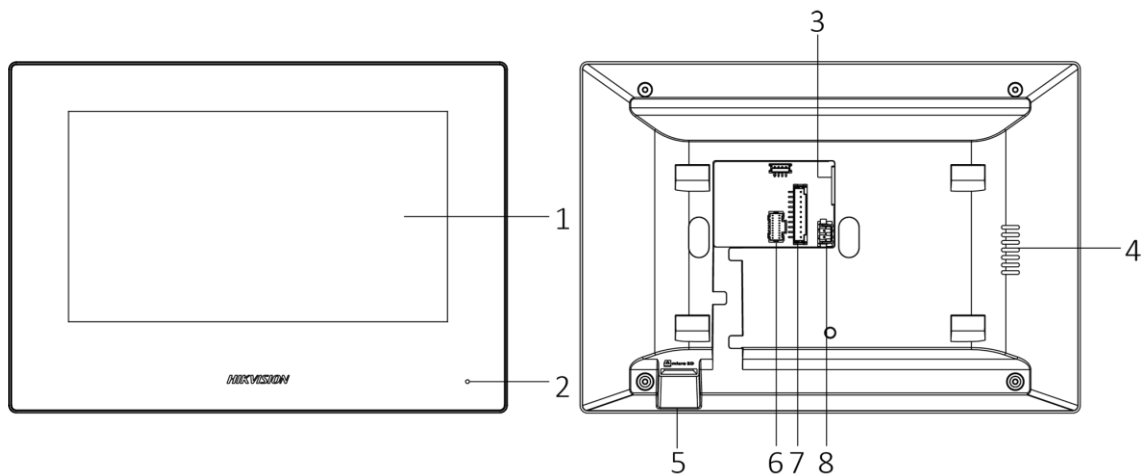

No.	Description	No.	Description
1	Screen	5	TF Card Slot
2	Microphone	6	Alarm Terminal
3	Network Interface	7	Reserved
4	Loudspeaker	8	Power Terminal