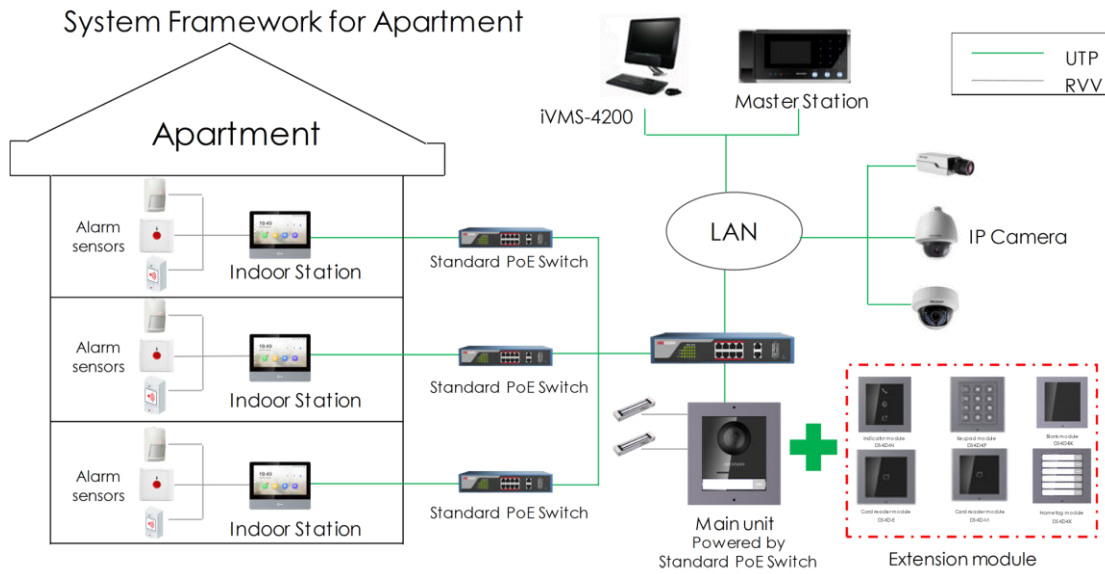

Door Station

- 2 MP HD video intercom function
- Access control function
- Noise suppression and echo cancellation
- H.264 video compression
- Low illumination
- Tampering alarm
- Fisheye camera with IR supplement light
- Supports sub-modules' access (max. 8)
- Nametag customization
- Easy to and extend

Specifications

Indoor Station

Model		DS-KH6320-WTE1
System	Memory	128 MB
	Flash	32 MB
	Operation system	Embedded Linux operation system
Display	Display screen	7-inch colorful TFT LCD
	Display resolution	1024 × 600
	Operation method	Capacitive touch screen
Audio	Audio input	Built-in omnidirectional microphone
	Audio output	Built-in loudspeaker
	Audio compression standard	G.711 U
	Audio compression rate	64 Kbps
Network	Audio quality	Noise suppression and echo cancellation
	Wired network	10/100 Mbps self-adaptive network
	Wireless network	Wi-Fi 802.11b/g/n
	Network protocol	TCP/IP、SIP、RTSP
	Network interface	1 RJ-45 10/100 Mbps self-adaptive
	Alarm input	8-ch alarm inputs
	Relay output	2
	TF card	Max to 32 G, SD 2.0 or lower version
	RS-485	1
	General	Power supply
Power consumption		≤ 6 W
Working temperature		-10 °C to 55 °C (14 °F to 131 °F)
Working humidity		10% to 90%
Dimensions (W × H × D)		200 mm × 140 mm × 15.1 mm (7.9" × 5.5" × 0.6")

Door Station

Model		DS-KD8003-IME1
System parameters	Processor	Embedded MCU Processor
	Operation system	Embedded Linux operation system
	Operation method	Physical button
	Video compression standard	H.264
Video parameters	Resolution	Main Stream: 1920 × 1080 Sub Stream: 720 × 480
	BLC	Supported
	DNR	Supported

Typical Application

Physical Interface

Indoor Station

No.	Description	No.	Description
1	Screen	5	TF Card Slot
2	Microphone	6	Alarm Terminal
3	Network Interface	7	Reserved
4	Loudspeaker	8	Power Terminal

Door Station