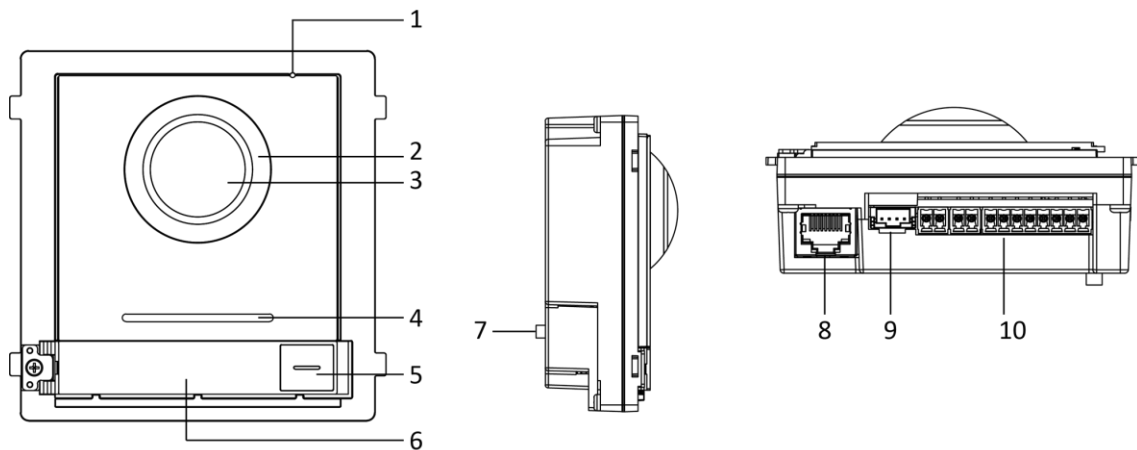

Audio parameters	WDR	Supported
	Anti-flicker	50 Hz, 60 Hz
	Field of view	Horizontal : 180° Vertical : 96°
	Audio input	Built-in omnidirectional microphone
	Audio output	Built-in omnidirectional (more than 85 dB within 20 cm)
	Audio compression standard	G.711 U
	Audio compression rate	64 Kbps
	Audio quality	Noise suppression and echo cancellation
Light supplement	Light supplement mode	IR supplement
Network parameters	Ethernet	10/100 Mbps self-adaptive Ethernet
	Network protocol	TCP/IP, RTSP
Alarm parameters	Tampering alarm	1
	Module-connecting	1
Interfaces	I/O input	4
	Debug	1
	Relay	2 (30 V, 1 A)
	Physical button	1
	Power supply	12 VDC/PoE (IEEE 802.3af)
General	Power consumption	≤10 W
	Working temperature	- 40 °C to 60 °C (- 40 °F to 140 °F)
	Working humidity	10% to 95%
	IP protection level	IP65
	Installation	Flush mounting, surface mounting
	Dimensions (W × H × D)	98 mm × 99.8 mm × 43.9 mm (3.86" × 3.93" × 1.73")

Typical Application

Physical Interface

Indoor Station

No.	Description	No.	Description
1	Screen	5	TF Card Slot
2	Microphone	6	Alarm Terminal
3	Network Interface	7	Reserved
4	Loudspeaker	8	Power Terminal

Door Station