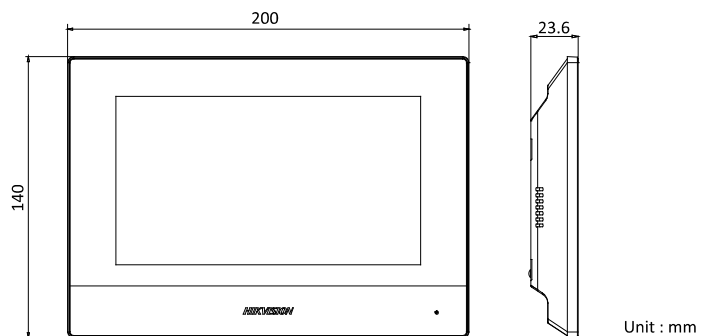

Dimension

Villa Door Station

Network Indoor Station

Unit : mm

Typical Application

Distributed by

HIKVISION®

Headquarters