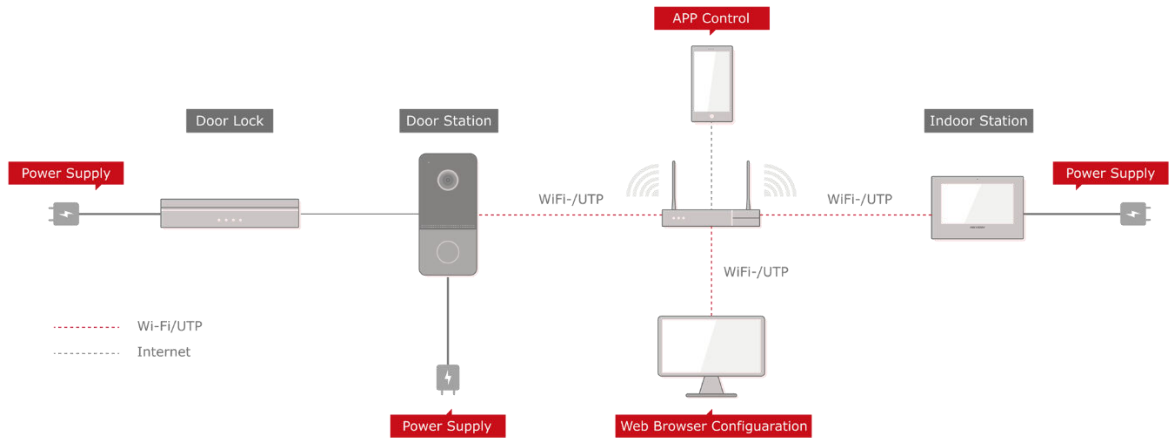

Network Indoor Station

No.	Description	No.	Description
1	Screen	5	Loudspeaker
2	Microphone	6	TF Card Slot
3	Debugging Port	7	Alarm Terminal
4	Network Interface	8	Power Supply

Note: The debugging port is used for debugging only.

Dimension

Villa Door Station

Network Indoor Station

Unit : mm

Typical Application

Distributed by

HIKVISION®

Headquarters