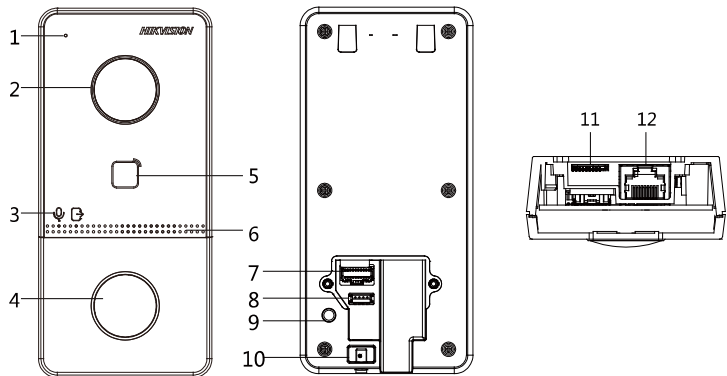

General

Power supply	IEEE802.3af, standard PoE 12 VDC/1 A
Power consumption	≤ 6 W
Working temperature	-10 °C to 55 °C (14 °F to 131 °F)
Working humidity	10% to 90%
Dimensions	200 mm × 140 mm × 15.1 mm (7.9" × 5.5" × 0.6")

Weight

1.599 kg

Available Model

DS-KIS603-P

Appearance and Interfaces

Villa Door Station

No.	Description	No.	Description
1	Microphone	7	Terminals
2	Camera	8	Debugging Port
3	Indicator	9	TAMPER
4	Button	10	Set Screw
5	Card Reading Area	11	TF Card Slot
6	Loudspeaker	12	Network Interface