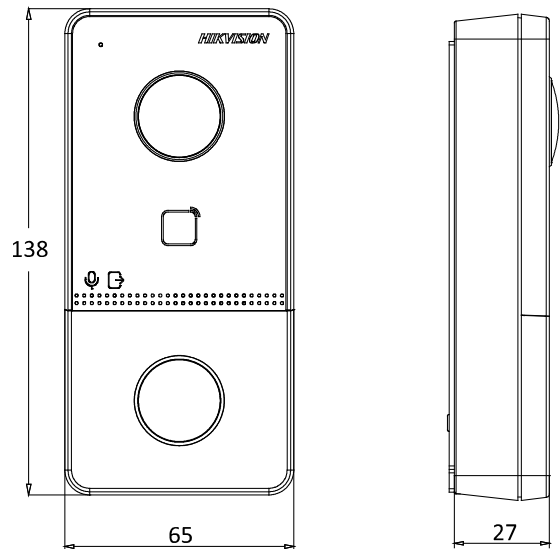

Weight

1.599 kg

Available Model

DS-KIS603-P

Appearance and Interfaces

Villa Door Station

No.	Description	No.	Description
1	Microphone	7	Terminals
2	Camera	8	Debugging Port
3	Indicator	9	TAMPER
4	Button	10	Set Screw
5	Card Reading Area	11	TF Card Slot
6	Loudspeaker	12	Network Interface

Network Indoor Station

No.	Description	No.	Description
1	Screen	5	Loudspeaker
2	Microphone	6	TF Card Slot
3	Debugging Port	7	Alarm Terminal
4	Network Interface	8	Power Supply

Note: The debugging port is used for debugging only.

Dimension

Villa Door Station

Network Indoor Station

Unit : mm

Typical Application

Distributed by

HIKVISION®

Headquarters