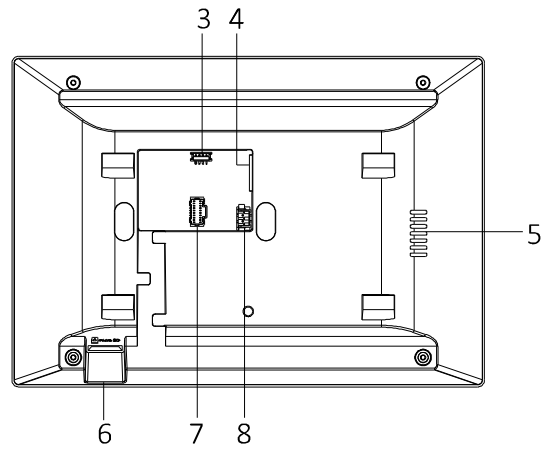

Network Indoor Station