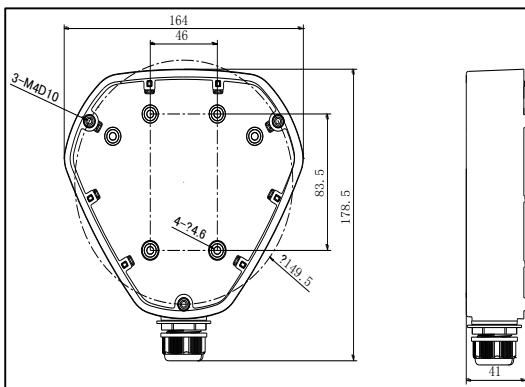

DS-1280ZJ-DM25

Junction Box for Dome Camera

Features:

- Aluminum alloy material with surface spray treatment
- Waterproof design
- Cable hole on bracket makes the feature better

Dimension:

Order Model:

DS-1280ZJ-DM25

Parameter:

Model	DS-1280ZJ-DM25
Parameters	Junction Box for Dome Camera
Appearance	Hikvision White
Material	Aluminum Alloy
Dimension	178.5×164×41mm
Weight	340g

Notice:

- The bracket should be installed on flat wall
- Waterproof rubber is necessary for outdoor application
- The wall must be capable of supporting over 3 times as much as the total weight of the camera and the mount.
- The maximum load capacity of the bracket is 4.5KG

Note: The actual dome camera may vary from the picture above.