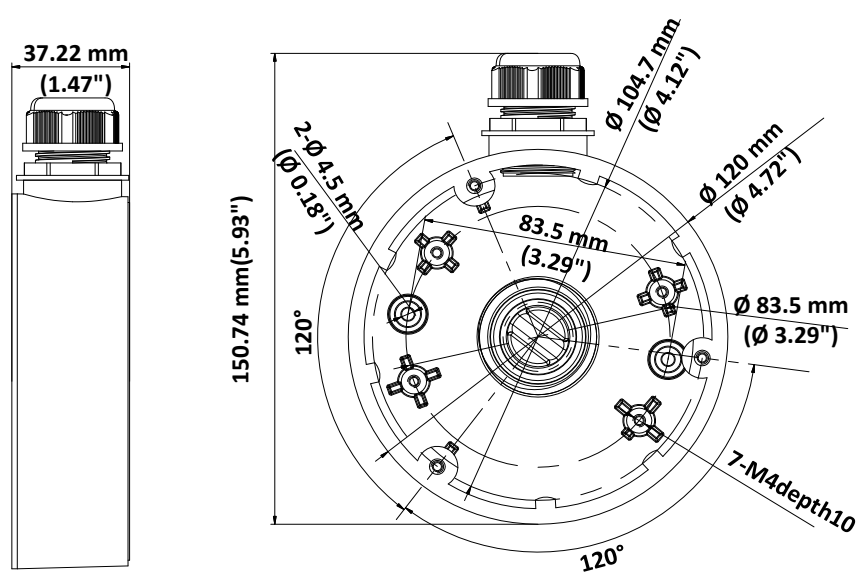

### Junction Box

### Dimension

### Parameter

Model	DS-1280ZJ-DM46
Parameters	Junction Box
Appearance	Hikvision White
Material	Aluminum Alloy
Dimension	$\varnothing 120$ mm $\times$ 37.2 mm ( $\varnothing 4.72$ " $\times$ 1.46")
Weight	250 g (0.55 lb.)

### Note

- The junction box should be installed on the flat surface.
- Waterproof rubber is necessary for the outdoor application.
- The wall must be capable of supporting at least 3 times as much as the total weight of the camera and the junction box.
- The junction box's maximum load capacity is 4.5 kg (9.92 lb.).